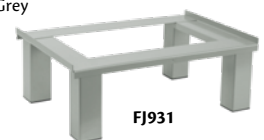

ACCESSORIES

Model No.	Description	Price /Each
FJ930	Cylinder Lock	
FJ685	Coat Rod	
FL587	Number Plates (Set of 1 to 25)	
FL588	Number Plates (Set of 26 to 50)	
FL589	Number Plates (Set of 51 to 75)	
FL590	Number Plates (Set of 76 to 100)	

FJ931

Model No.	For Bank of	Dimensions W" x D" x H"	Price /Each
FJ931	1	12 x 18 x 6	
FJ932	2	24 x 18 x 6	
FJ933	3	36 x 18 x 6	
FJ934	4	48 x 18 x 6	